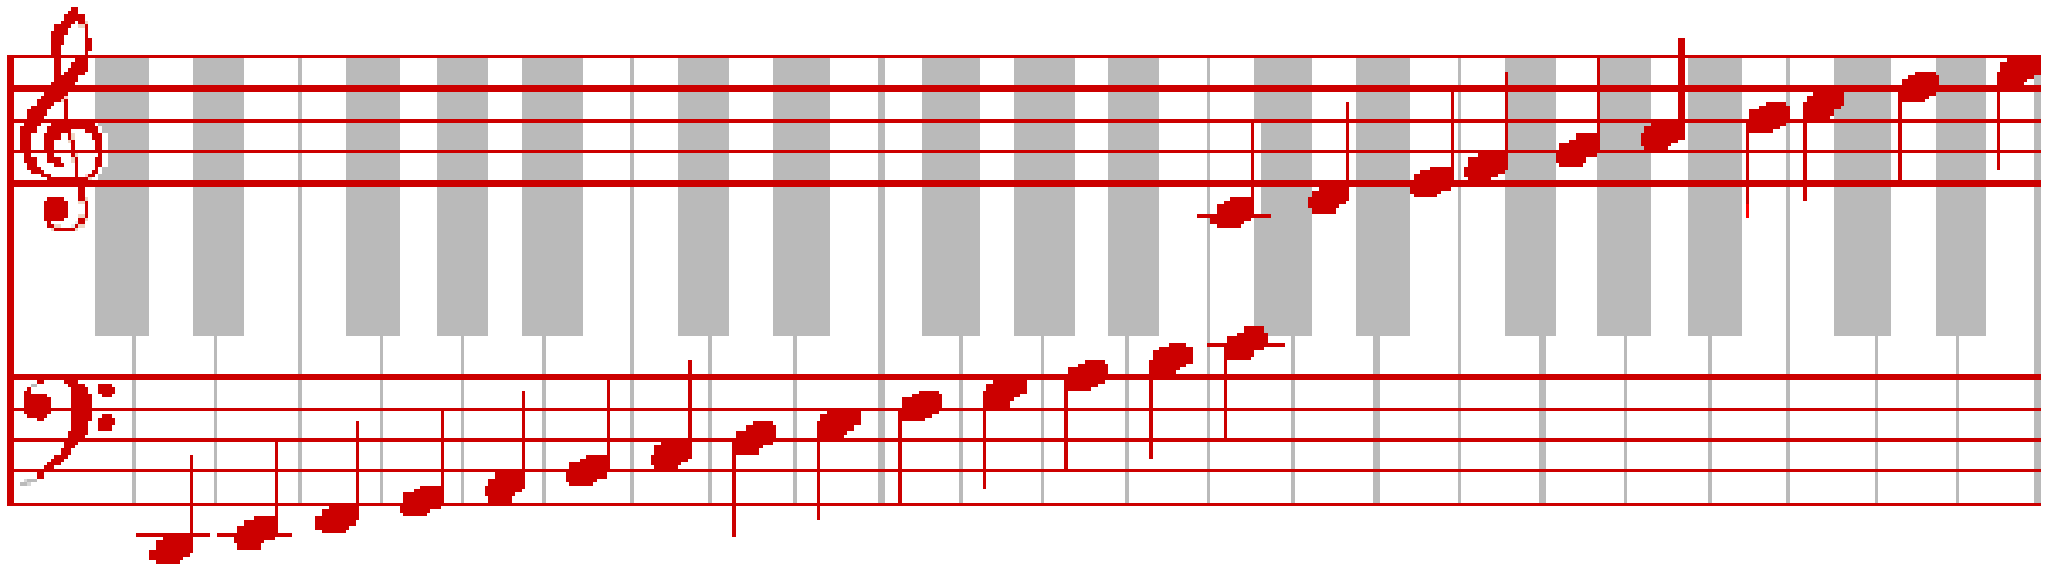

## The piano keyboard

This is a section of a piano keyboard showing the ‘natural’ notes. The lowest pitched notes start from the left of the keyboard moving up in pitch to the highest at the far right. The black notes are  $\frac{1}{2}$  tone higher or lower (shown in a music score by  $\sharp$  or  $\flat$  next to the note).

# Piano Keyboard

**This diagram shows the musical notation, against a piano keyboard, going from lower D to upper E (just over 3 octaves).**

# Scale of 'C' Major