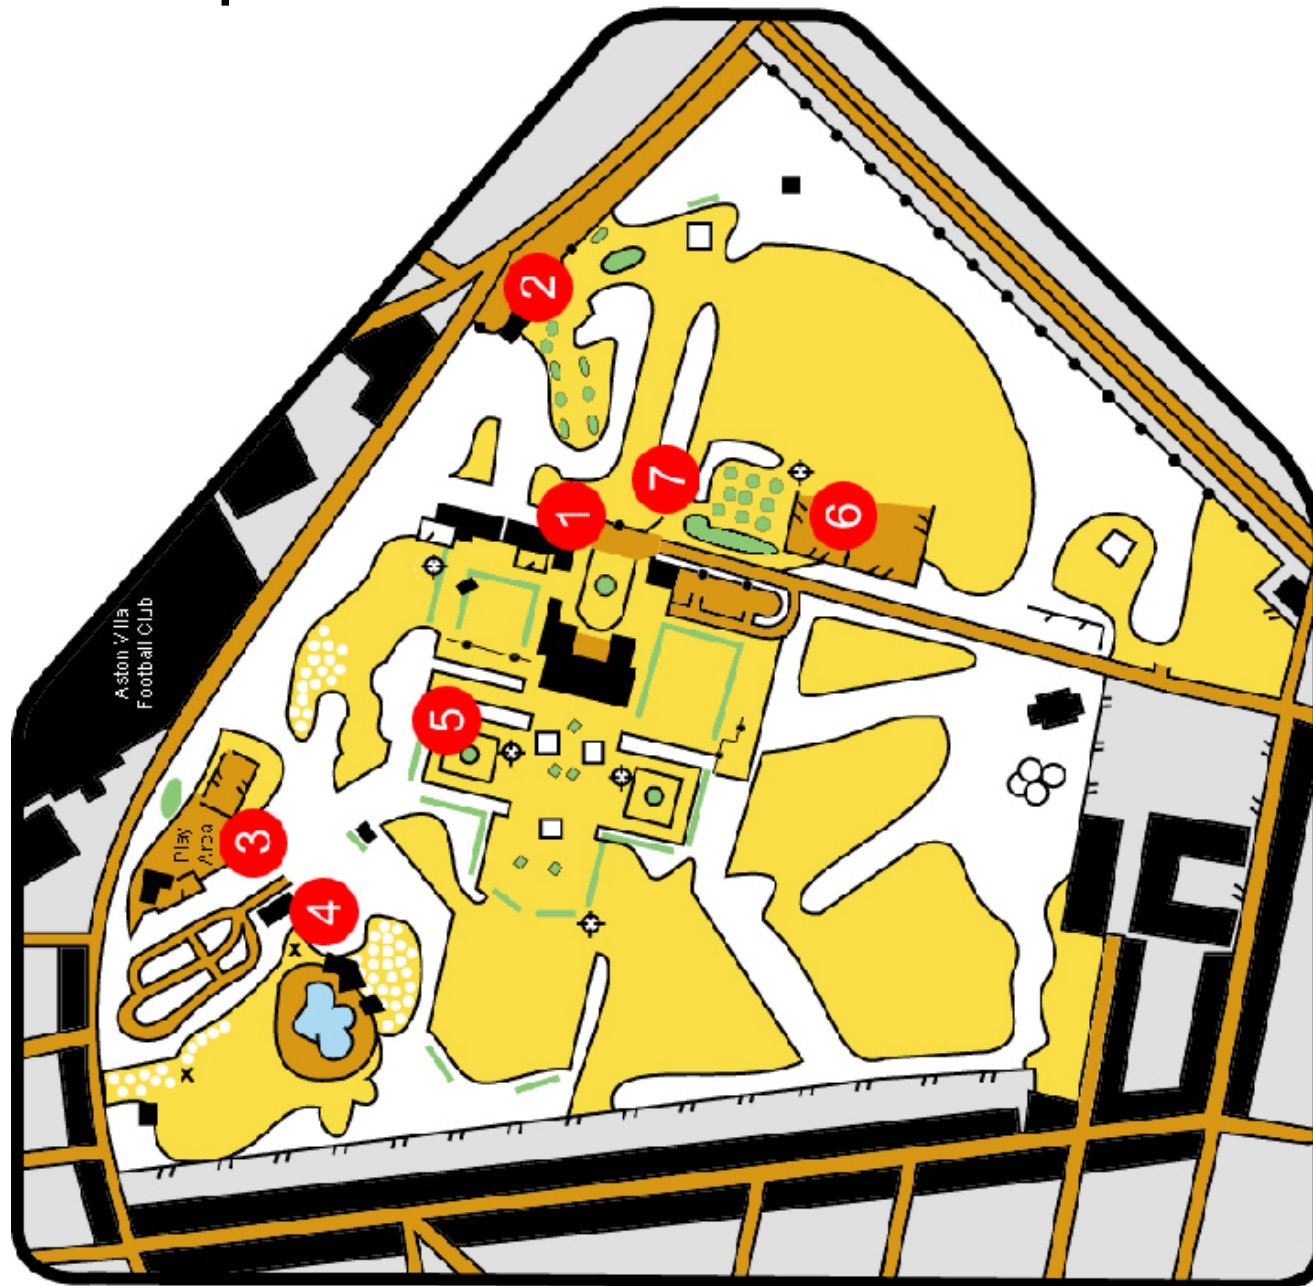

Aston Hall Map

Public road	
Park road	
Paths	
Tracks	
High fence	
Low fence	
Wall	
Hedge	
Building	
Lake/pool	
Pylon	
Monument	
Nature trail post	
Footpaths	
Open land (no trees)	
Scattered trees	
Open woodland/trees	
Individual trees	
Flower beds/low shrubs	
Out of bounds	