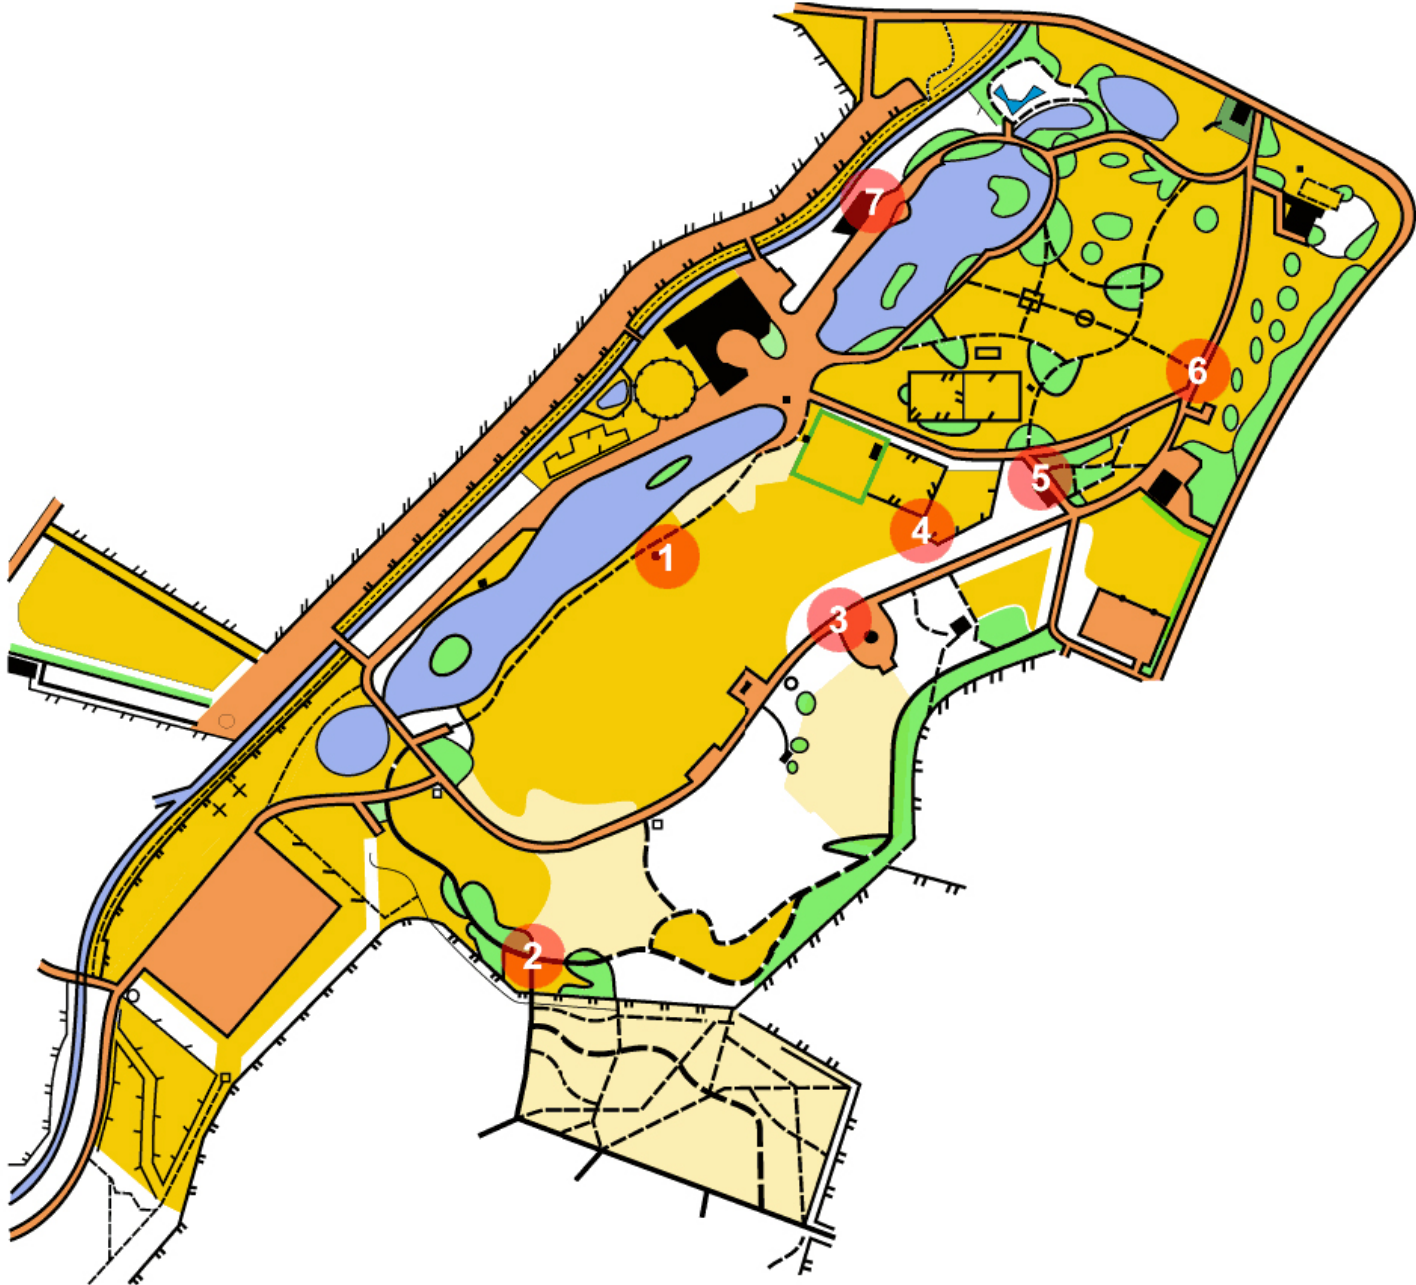

Cannon Hill Map

Public road	
Park road	
Paths	
Tracks	
High fence	
Low fence	
Wall	
Hedge	
Building	
Lake/pool	
Pylon	
Monument	
Nature trail post	
Footpaths	
Open land (no trees)	
Scattered trees	
Open woodland/trees	
Individual trees	
Flower beds/low shrubs	
Out of bounds	